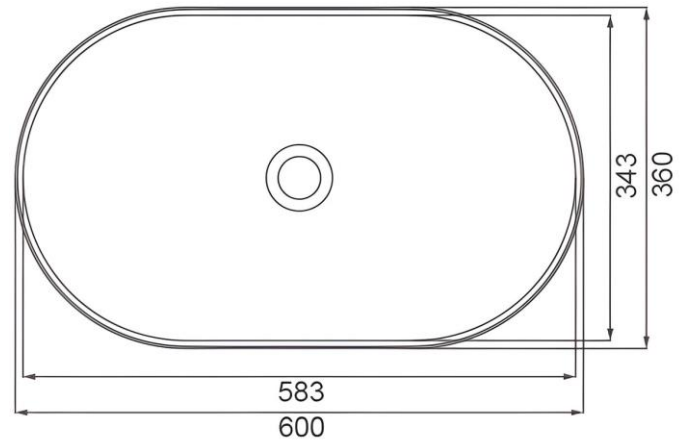

## Specification Sheet

### PRODUCT SPECIFICATIONS

<b>Product:</b>	Granite Wash Basin
<b>Type of Basin:</b>	24" Inch Counter Top Basin
<b>Special Features:</b>	<ul style="list-style-type: none"><li>• Durable Granite Construction</li><li>• Elegant Aesthetic</li><li>• Stain and Fade Resistant</li><li>• Heat Resistant</li><li>• Easy to Clean</li><li>• Scratch and Impact Resistant</li></ul>
<b>Depth:</b>	110mm / 4.25"
<b>Total Height:</b>	130mm / 5"
<b>Bowl Dimensions:</b>	583x343mm / 23"x13.5"
<b>Overall Dimensions:</b>	600x360mm / 23.5"x14"
<b>Available Colours:</b>	<ul style="list-style-type: none"><li>• Black</li><li>• White</li></ul>
<b>Material:</b>	Granite
<b>No. of Bowls:</b>	Single Bowl
<b>Accessories Included:</b>	Drainer

#### Note:

- Manual measurement of various sizes has a certain error. Please refer to the actual product!
- The product may be slightly different from the picture due to the display of lights and displays.